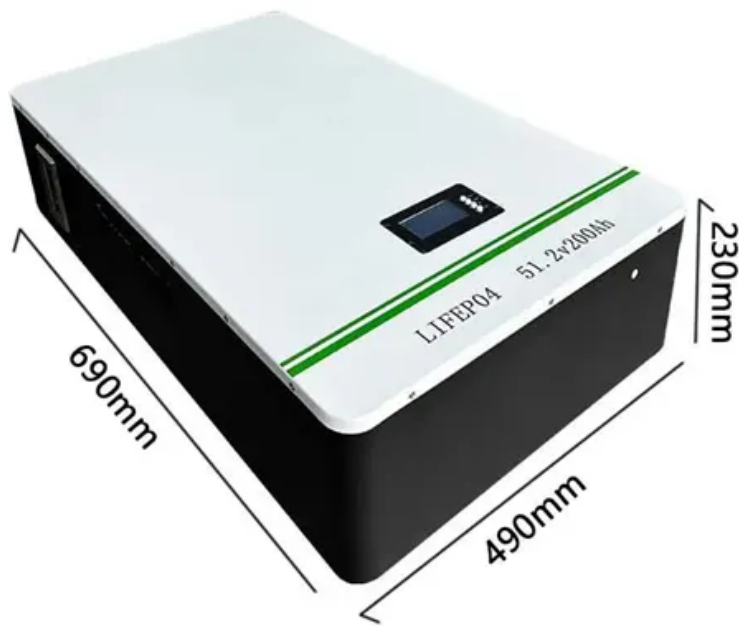

ContainerPower Energy Solutions

What can a 5V 20W solar panel do

Overview

A 5v solar panel typically consists of silicon cells arranged to convert photons from sunlight into electrons. These electrons create direct current (DC) electricity, which can either be used immediately or stored in batteries for later use.

A 5v solar panel typically consists of silicon cells arranged to convert photons from sunlight into electrons. These electrons create direct current (DC) electricity, which can either be used immediately or stored in batteries for later use.

What does a 5v solar panel do?

A 5v solar panel serves essential functions related to harnessing solar energy.

1. Generates electrical energy from sunlight, allowing for the conversion of solar radiation into usable power.
2. Powers small devices such as mobile phone chargers, garden lights, or.

How Big is a 20W Solar Panel?

Usually, these panels are monocrystalline panels that can provide up to 20W of power. Their size dimensions usually lie between the following ranges: A 20W solar panel is generally a small-sized panel that is suitable for several applications in the following; This is.