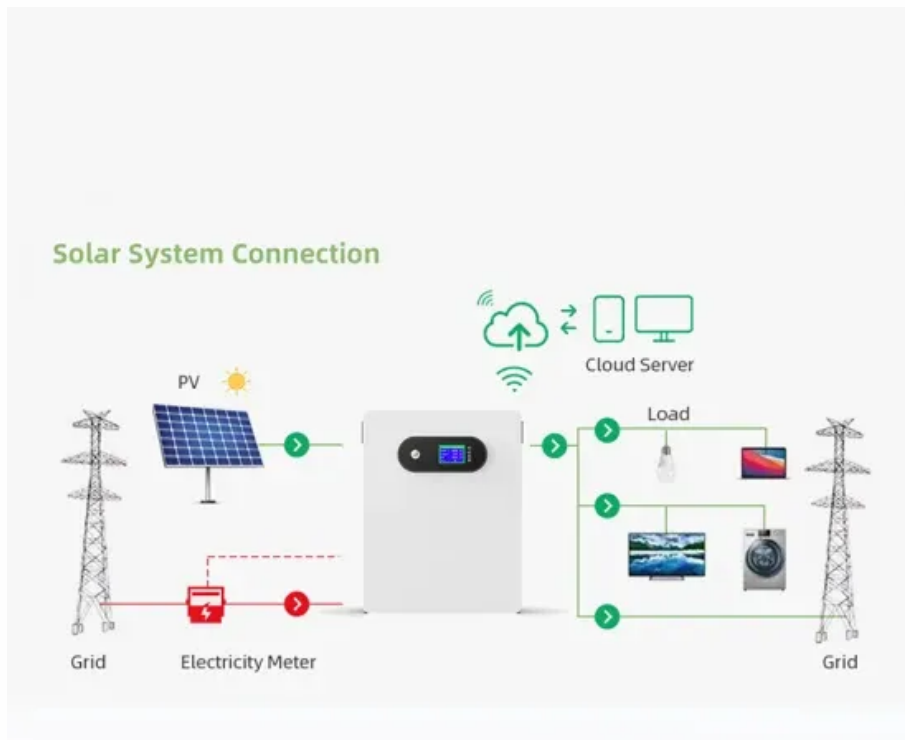

ContainerPower Energy Solutions

Solar panel large size standard

Overview

The dimensions of 96-cell solar panels are as follows: 41.5 inches long, and 63 inches wide. That's a 63×41.5 solar panel. This form is a bit shorter but wider. This is the typical classification of solar panel sizes (based on the solar cell size).

The dimensions of 96-cell solar panels are as follows: 41.5 inches long, and 63 inches wide. That's a 63×41.5 solar panel. This form is a bit shorter but wider. This is the typical classification of solar panel sizes (based on the solar cell size).

There are 3 standardized sizes of solar panels, namely: 60-cell solar panels size. The dimensions of 60-cell solar panels are as follows: 66 inches long, and 39 inches wide. That's basically a 66×39 solar panel. But what is the wattage?

The standard solar panel size typically ranges from 65 inches by 39 inches for residential units, with most panels containing either 60 or 72 cells, which significantly affects installation capacity and energy output. The article emphasizes that understanding these dimensions is crucial for.