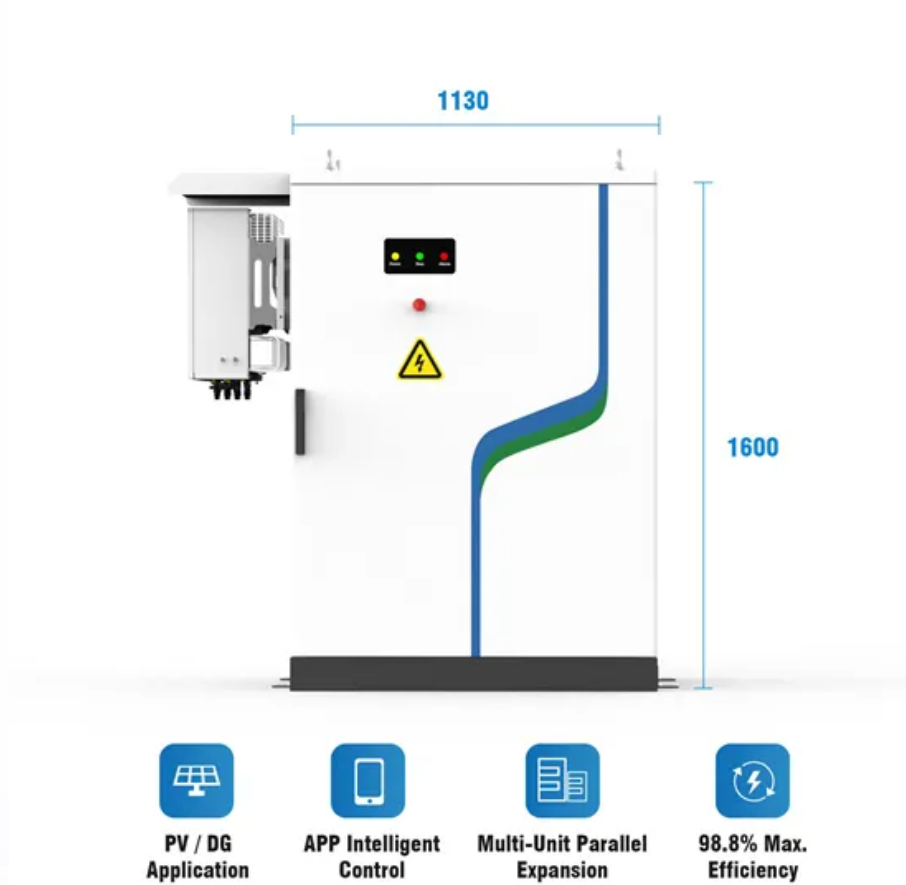

ContainerPower Energy Solutions

Solar panel 255 size

Overview

Typical 255W solar panels measure approximately: "A 255W panel occupies about the same space as a medium-sized sofa cushion, making it ideal for space-constrained installations." - Solar Installation Handbook 2023 Most models weigh between 35-42 lbs (16-19 kg).

Typical 255W solar panels measure approximately: "A 255W panel occupies about the same space as a medium-sized sofa cushion, making it ideal for space-constrained installations." - Solar Installation Handbook 2023 Most models weigh between 35-42 lbs (16-19 kg).

There are 3 standardized sizes of solar panels, namely: 60-cell solar panels size. The dimensions of 60-cell solar panels are as follows: 66 inches long, and 39 inches wide. That's basically a 66×39 solar panel. But what is the wattage?

That is unfortunately not listed at all. 72-cell solar panel.

Standard residential solar panels are typically around 5.8 feet long by 3.5 feet wide and weigh between 40 to 50 pounds. However, the exact dimensions depend heavily on the panel's technology, wattage, and the manufacturer's design. Understanding these specifications is crucial for determining roof.