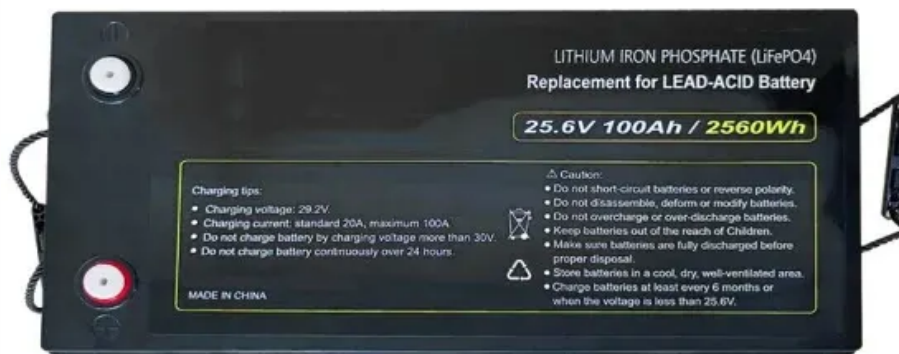

ContainerPower Energy Solutions

Lithium battery BMS supplier

Overview

Summary analysis: Shenzhen-based suppliers dominate the top performers, with Zhusheng Electronics and Kinglisheng achieving perfect 5.0 ratings and ≤ 1 h response times. Wonstron Technology stands out with a 42% reorder rate indicating strong client retention.