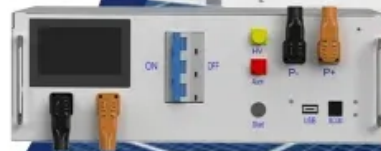

ContainerPower Energy Solutions

Large solar double-layer solar panel greenhouse

ESS

Deye Digital & Smart Energy Management Platform

Cycle Life
≥ 6000

Large solar double-layer solar panel greenhouse

Contact Us