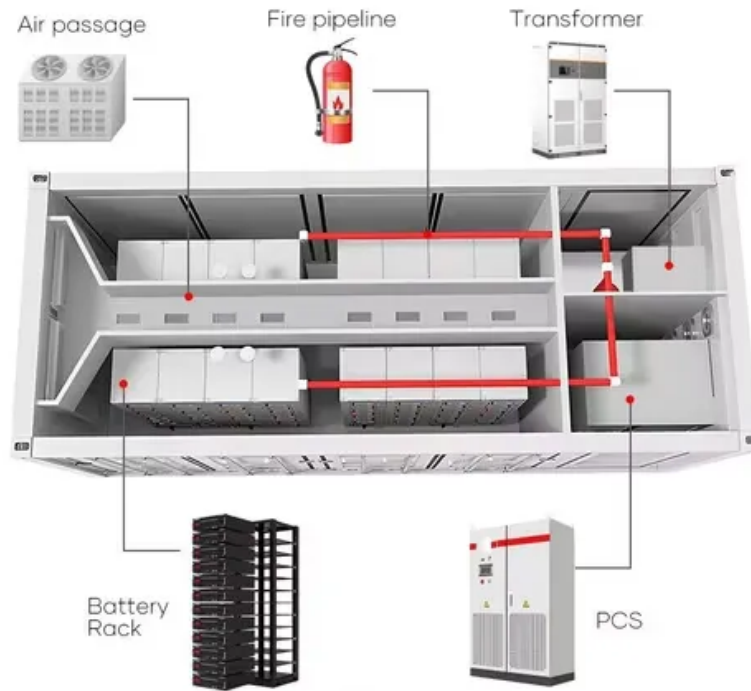

## Overview

---

Most commonly, a 450-watt solar panel is around 65 inches long and 39 inches wide. This translates to an approximate surface area of about 21 square feet. The larger the panel, the more solar cells it can accommodate, allowing for greater energy production over the same period.

Most commonly, a 450-watt solar panel is around 65 inches long and 39 inches wide. This translates to an approximate surface area of about 21 square feet. The larger the panel, the more solar cells it can accommodate, allowing for greater energy production over the same period.