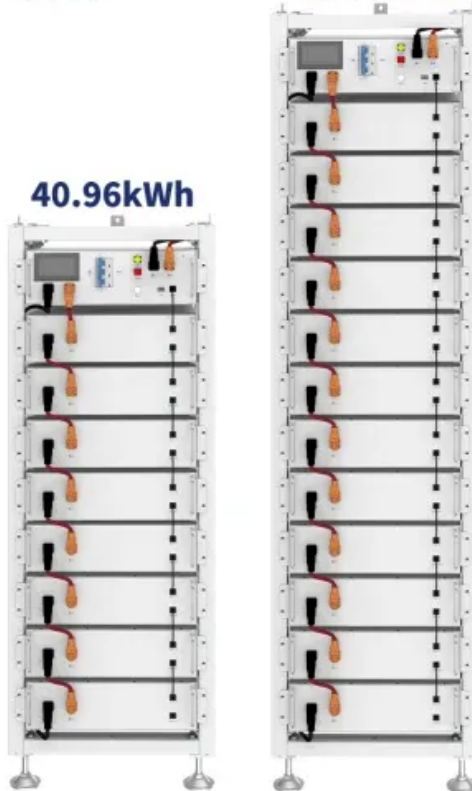

ContainerPower Energy Solutions

Communication base station standard energy method

ESS

61.44kWh

40.96kWh

Communication base station standard energy method

Contact Us

For catalog requests, pricing, or partnerships, please visit:
<https://websparafotografos.es>