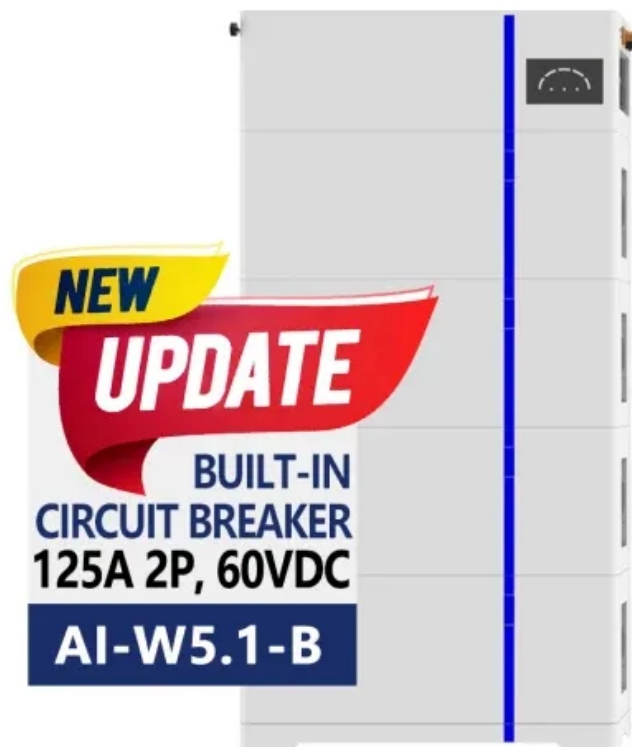

ContainerPower Energy Solutions

60v 2600 watt inverter

ESS

60v 2600 watt inverter

Contact Us

For catalog requests, pricing, or partnerships, please visit:
<https://websparafotografos.es>