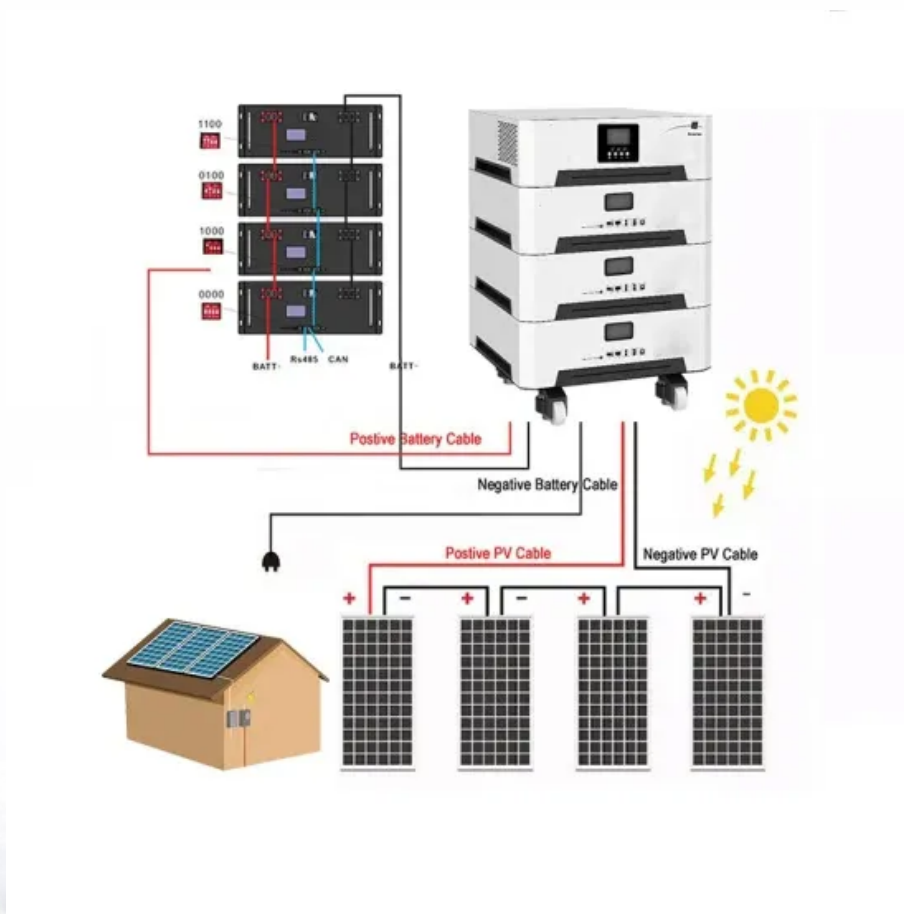

# 5g signal base station dedicated outdoor solar communication equipment

## Overview

---

What are the components of a 5G base station?

Baseband Unit (BBU): Handles baseband signal processing. Remote Radio Unit (RRU): Converts signals to radio frequencies for transmission. Active Antenna Unit (AAU): Integrates RRU and antenna for 5G-era efficiency. 2. Power Supply System This acts as the “blood supply” of the base station, ensuring uninterrupted power. It includes:.

What is a 5G Brain Center?

Often referred to as the brain center, this includes: Baseband Unit (BBU): Handles baseband signal processing. Remote Radio Unit (RRU): Converts signals to radio frequencies for transmission. Active Antenna Unit (AAU): Integrates RRU and antenna for 5G-era efficiency. 2. Power Supply System.

What is a base station power supply?

This acts as the “blood supply” of the base station, ensuring uninterrupted power. It includes: AC distribution box: Distributes mains power and offers surge protection. Switch-mode power supply: Converts and stabilizes power while managing DC output. Battery banks: Serve as backup power to keep systems running during outages. 3.