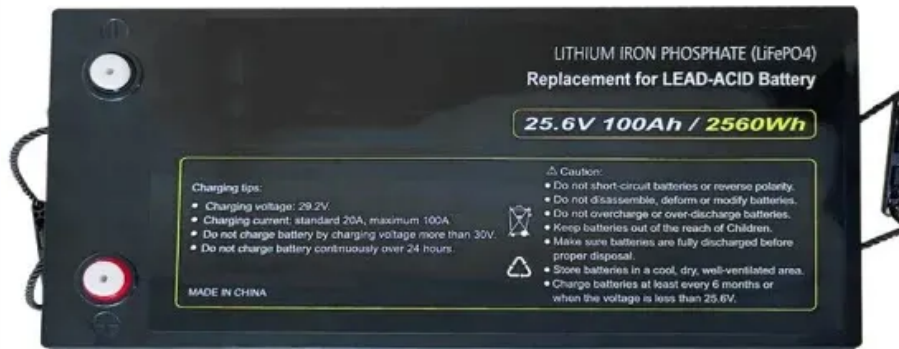

ContainerPower Energy Solutions

5G base stations consume ten times more power

Overview

Are 5G base stations causing more energy consumption?

However, Li says 5G base stations are carrying five times the traffic as when equipped with only 4G, pushing up power consumption. The carrier is seeking subsidies from the Chinese government to help with the increased energy usage.