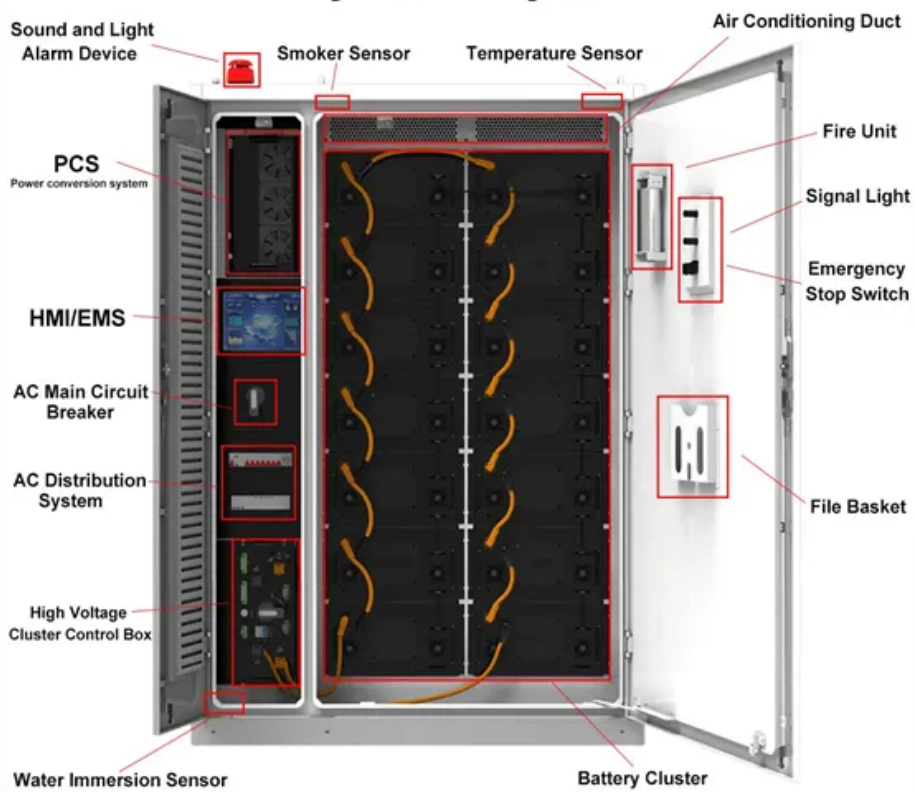

ContainerPower Energy Solutions

450W solar panel specifications

System Layout

Overview

What is a 450 watt solar panel?

ZOUPW 450 Watt Portable Solar Panel delivers 25% efficiency, IP68 waterproofing, and a foldable design. Perfect for Power Station, RVs, and providing backup after hurricanes. Designed for heavy-duty performance, the 450W Portable Solar Panel is perfect for home backup power, off-grid living, and post-hurricane recovery.

What is the efficiency of the lg450n2w-e6 solar panel?

Get information on the LG 450W High Efficiency LG NeON® H Commercial Solar Panel with 144 Cells (6 x 24), Module Efficiency: 20.5%, Connector Type: MC4. Find pictures, reviews, and tech specs for the LG LG450N2W-E6.