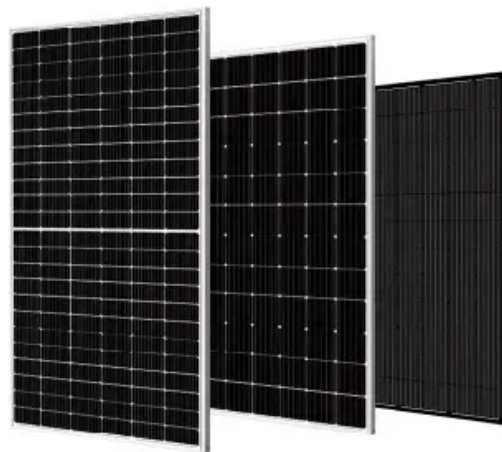

ContainerPower Energy Solutions

12v 24V inverter 2200W

12v 24V inverter 2200W

Contact Us

For catalog requests, pricing, or partnerships, please visit:
<https://websparafotografos.es>